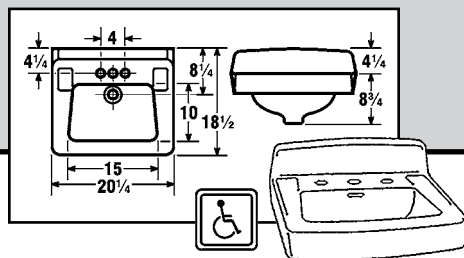

MAXWELL ROUND SELF RIMMING LAVATORY

19 1/4" ROUND • 8 1/2" HIGH • 4" CENTERS • CONCEALED FRONT OVERFLOW • ADA COMPLIANT

SSC No.	Manuf No.	Color	Wgt	Price Each
14E 0100	12-884CH	White	18 Lbs	\$ 36.26
14E 0125	12-884CH	Biscuit	18 Lbs	51.19