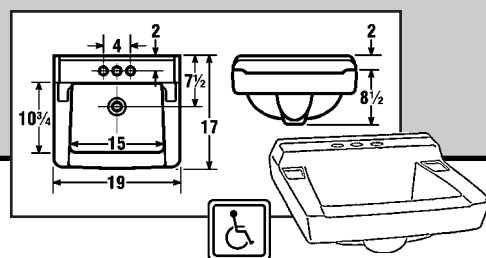

PLYMOUTH LEDGE TYPE LAVATORY

19" X 17" • 10 1/2" HIGH • 2" LEDGE HEIGHT • 15 X 10 3/4" BOWL • 4" CENTERS • BACK OVERFLOW
TWO INTEGRAL SELF-DRAINING SOAP DISHES • FAST ALIGNING ONE-PIECE WALL HANGER
OPTIONAL FOR USE WITH CONCEALED CHAIR CARRIER • ADA COMPLIANT

SSC No.	Manuf No.	Color	Wgt	Price Each
14E 0175	12-314	White	33 Lbs	$ 53.33

For More Information On These Products Or On Products Not Listed,
Call *Salina Supply Company* At (785) 823-2221