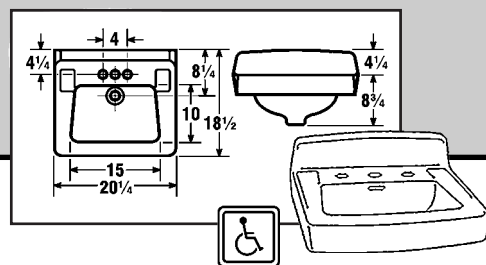

MONTICELLO II BACK SPLASH LAVATORY

20" X 18" • 13" HIGH • 4 1/4" BACK SPLASH HEIGHT • 4" CENTERS • BACK OVERFLOW
TWO INTEGRAL SELF-DRAINING SOAP DISHES • FAST ALIGNING ONE-PIECE WALL HANGER
PUNCHED FOR USE WITH CONCEALED HANGER • ADA COMPLIANT

SSC No.	Manuf No.	Color	Wgt	Price Each
14E 0150	12-654	White	37 Lbs	$ 72.52