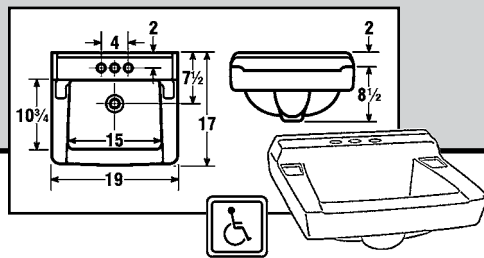

PLYMOUTH LEDGE TYPE LAVATORY

19" X 17" • 10 1/2" HIGH • 2" LEDGE HEIGHT • 15 X 10 3/4" BOWL • 4" CENTERS • BACK OVERFLOW
TWO INTEGRAL SELF-DRAINING SOAP DISHES • FAST ALIGNING ONE-PIECE WALL HANGER
OPTIONAL FOR USE WITH CONCEALED CHAIR CARRIER • ADA COMPLIANT

SSC No.	Manuf No.	Color	Wgt	Price Each
14E 0175	12-314	White	33 Lbs	$ 62.92 *