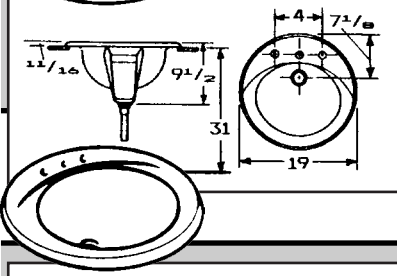

CHELSEA VITREOUS CHINA OVAL SELF RIMMING COUNTERTOP LAVATORY

- OVAL BASIN • FRONT OVERFLOW • LESS COUNTERTOP

SSC No.	Manuf No.	Color	Centers	Size	Wgt	Price Each
12C 2200	1-280V	White	4"	20" x 17"	22 lbs	$ 67.27