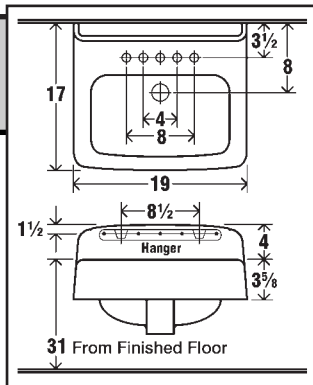

CECO ENAMELED CAST IRON

Quality • Value • Style

CECO ENAMELED CAST IRON COUNTER LAVATORY

20" x 18" Bowl Size Is 8" Deep x 15³/₄" Wide x 11¹/₂" Front To Back

SSC No.	Manuf No.	Color	Centers	Wgt	Price Each
12A 0110	581	White	4"	45 lbs	\$ 207.44

CECO ENAMELED CAST IRON COUNTER LAVATORY

20" x 12" Bowl Size Is 6" Deep x 17¹/₂" Wide At Front & 7" Wide At Back x 9¹/₂" Front To Back
3 Hole Drillings On Either Right or Left Edge • Concealed Front Overflow

SSC No.	Manuf No.	Color	Centers	Wgt	Price Each
12A 2210	579 Right Faucet	White	4"	30 lbs	\$ 161.33
12A 2510	579 Left Faucet	White	4"	30 lbs	161.33

CECO ENAMELED CAST IRON WALL HUNG LAVATORY

19" x 17" WITH HANGER Bowl Size Is 6" Deep x 14¹/₂" Wide x 8⁷/₈" Front To Back

**LEDGELYN
ENAMELED CAST IRON COUNTER LAVATORY**

 19" x 16" Bowl Size Is 6³/₈" Deep x 16" Wide x 11³/₄" Front To Back

SSC No.	Manuf No.	Color	Centers	Wgt	Price Each
12A 1640	3211.000.021	Bone	4"	33 lbs	\$ 185.18