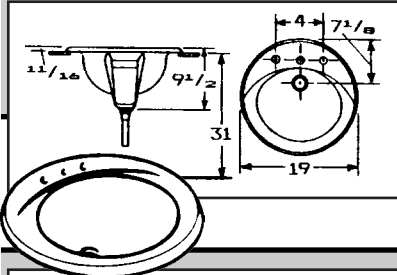

ADVANTAGE VIKRELL ROUND LAVATORY BOWL

•19" Diameter x 7⁵/₈" Height •Self Rimming •Lightly Textured Swirl Gloss Finish
•COMPRESSION MOLDED •3 FAUCET MOUNTING HOLES ON 2" CENTER •EASY TO CLEAN

SSC No.	Manuf No.	Color	Size	Wgt	Price Each
12A 4710	OC-19-R	White	19" D x 7 ⁵ / ₈ " H	7.5 lbs	\$ 57.74
12A 4730	OC-19-R	Bone	19" D x 7 ⁵ / ₈ " H	7.5 lbs	57.74

ADVANTAGE VIKRELL OVAL LAVATORY BOWL

•20" Width x 17" Length x 7⁵/₈" Height •Self Rimming •Lightly Textured Swirl Gloss Finish
•COMPRESSION MOLDED •3 FAUCET MOUNTING HOLES ON 2" CENTER •EASY TO CLEAN

SSC No.	Manuf No.	Color	Size	Wgt	Price Each
12A 5360	OC-20-O	White	20" W x 17" L x 7 ⁵ / ₈ " H	7.5 lbs	\$ 56.07
12A 5370	OC-20-O	Bone	20" W x 17" L x 7 ⁵ / ₈ " H	7.5 lbs	56.07

For More Information On These Products Or On Products Not Listed,
Call *Salina Supply Company* At (785) 823-2221

CRANE PLUMBING VITREOUS CHINA PORCELAIN ENAMELED STEEL

NORWICH VITREOUS CHINA WALL HUNG HIGH BACK LAVATORY

- RECTANGULAR BASIN • SPLASH LIP • FRONT OVERFLOW • SOAP DEPRESSIONS
- CONCEALED HANGER • DRILLED FOR CARRIER WITH CONCEALED ARMS

SSC No.	Manuf No.	Color	Centers	Size	Wgt	Price Each
12C 1000	1-194S	White	8"	20" x 18"	40 lbs	\$ 105.76
12C 1010	1-412V	White	4"	20" x 18"	40 lbs	78.40