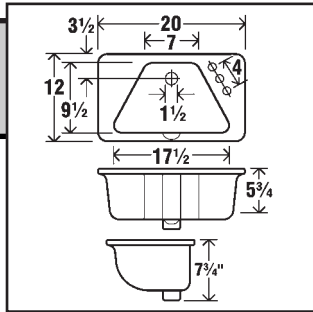

CECO ENAMELED CAST IRON

Quality • Value • Style

CECO ENAMELED CAST IRON COUNTER LAVATORY

20" x 18" Bowl Size Is 8" Deep x 15³/₄" Wide x 11¹/₂" Front To Back

SSC No.	Manuf No.	Color	Centers	Wgt	Price Each
12A 0110	581	White	4"	45 lbs	\$ 207.44

CECO ENAMELED CAST IRON COUNTER LAVATORY

20" x 12" Bowl Size Is 6" Deep x 17¹/₂" Wide At Front & 7" Wide At Back x 9¹/₂" Front To Back
3 Hole Drillings On Either Right or Left Edge • Concealed Front Overflow

SSC No.	Manuf No.	Color	Centers	Wgt	Price Each
12A 2210	579 Right Faucet	White	4"	30 lbs	\$ 161.33
12A 2510	579 Left Faucet	White	4"	30 lbs	161.33

CECO ENAMELED CAST IRON WALL HUNG LAVATORY

19" x 17" WITH HANGER Bowl Size Is 6" Deep x 14¹/₂" Wide x 8⁷/₈" Front To Back