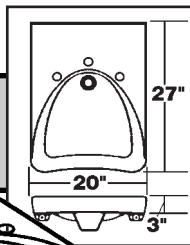

WHEEL CHAIR LAVATORY WITH 12" CENTERS

VITREOUS CHINA • FRONT OVERFLOW • FOR CONCEALED ARM SUPPORT
20" Wide x 27" Deep

SSC No.	Manuf No.	Color	Centers	Wgt	Price Each
12B 9750	9140.013.020	White	12"	56 lbs	$ 320.10