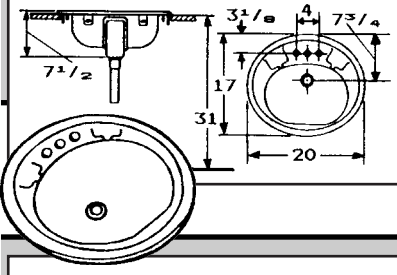

GALAXY PORCELAIN SELF RIMMING COUNTERTOP LAVATORY

- ACID RESISTING • FRONT OVERFLOW • 2 SOAP DEPRESSIONS • LESS COUNTERTOP & FRAME

SSC No.	Manuf No.	Color	Centers	Size	Wgt	Price Each
12C 2290	1-319	White	4"	20" x 17"	10 lbs	$ 33.60