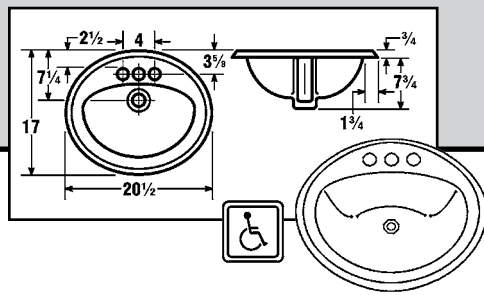

GERBER® VITREOUS CHINA LAVATORIES

* Price Change
** New Product

MAXWELL OVAL SELF RIMMING LAVATORY

20 1/2" X 17" • 8 1/2" HIGH • 4" CENTERS • CONCEALED FRONT OVERFLOW • ADA COMPLIANT

SSC No.	Manuf No.	Color	Wgt	Price Each
14E 0050	12-834CH	White	20 Lbs	$ 36.26
14E 0075	12-834CH	Biscuit	20 Lbs	51.19