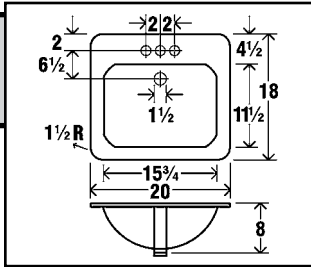

CECO ENAMELED CAST IRON
Quality • Value • Style

*Price Change

CECO ENAMELED CAST IRON COUNTER LAVATORY

20" x 18" BOWL SIZE IS 8" DEEP x 15 3/4" WIDE x 11 1/2" FRONT TO BACK

SSC No.	Manuf No.	Color	Centers	Wgt	Price Each
12A 0110	581	White	4"	45 Lbs	\$ 254.09 *