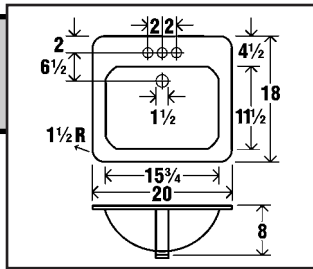

CECO ENAMELED CAST IRON

Quality • Value • Style

CECO ENAMELED CAST IRON COUNTER LAVATORY

20" x 18" Bowl Size Is 8" Deep x 15³/₄" Wide x 11¹/₂" Front To Back

SSC No.	Manuf No.	Color	Centers	Wgt	Price Each
12A 0110	581	White	4"	45 lbs	\$ 207.44

CECO ENAMELED CAST IRON COUNTER LAVATORY

20" x 12" Bowl Size Is 6" Deep x 17¹/₂" Wide At Front & 7" Wide At Back x 9¹/₂" Front To Back
3 Hole Drillings On Either Right or Left Edge • Concealed Front Overflow