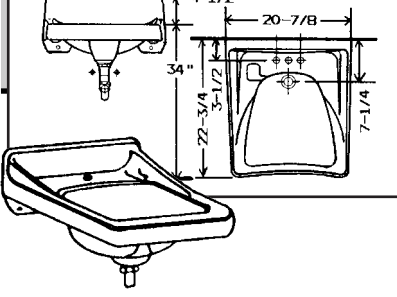

WHEELCHAIR VITREOUS CHINA WALL HUNG HIGH BACK LAVATORY

- CONTOURED FRONT • SHALLOW FRONT BASIN • FRONT OVERFLOW
- DRILLED FOR CARRIER WITH CONCEALED ARMS

SSC No.	Manuf No.	Color	Centers	Size	Wgt	Price Each
12C 3100	1H-364-V	White	4"	21" x 23"	45 lbs	$ 260.67