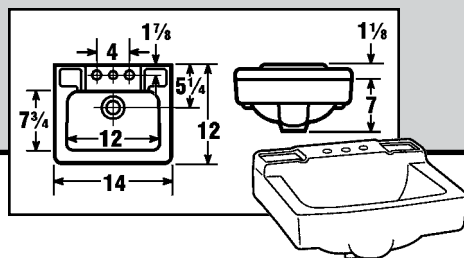

WEST POINT SPACE SAVER LAVATORY

LEDGE TYPE • 14" X 12" • 8 1/8" HIGH • 1 1/8" LEDGE HEIGHT • 12 X 7 3/4" BOWL
4" CENTERS • FRONT OVERFLOW • TWO INTEGRAL SELF-DRAINING SOAP DISHES
FAST ALIGNING ONE-PIECE WALL HANGER

SSC No.	Manuf No.	Color	Wgt	Price Each
12C 2400	12-354	White	19 Lbs	$ 73.73 **