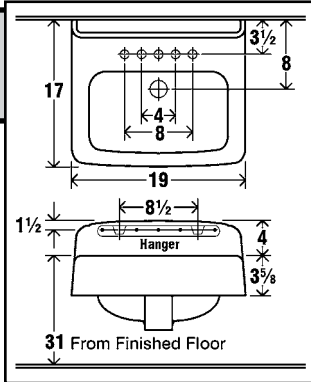

CECO ENAMELED CAST IRON
Quality • Value • Style

*Price Change

CECO ENAMELED CAST IRON COUNTER LAVATORY

20" x 18" BOWL SIZE IS 8" DEEP x 15 3/4" WIDE x 11 1/2" FRONT TO BACK

SSC No.	Manuf No.	Color	Centers	Wgt	Price Each
12A 0110	581	White	4"	45 Lbs	\$ 254.09 *

CECO ENAMELED CAST IRON WALL HUNG LAVATORY

19" x 17" WITH HANGER BOWL SIZE IS 6" DEEP x 14 1/2" WIDE x 8 7/8" FRONT TO BACK

SSC No.	Manuf No.	Color	Centers	Wgt	Price Each
12A 4310	541	White	4"	63 Lbs	\$ 233.77