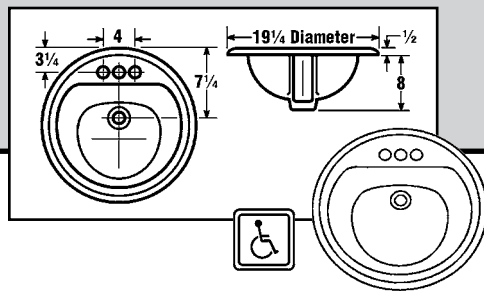

MAXWELL ROUND SELF RIMMING LAVATORY

19 1/4" ROUND • 8 1/2" HIGH • 4" CENTERS • CONCEALED FRONT OVERFLOW • ADA COMPLIANT

SSC No.	Manuf No.	Color	Wgt	Price Each
14E 0100	12-884CH	White	18 Lbs	$ 36.26
14E 0125	12-884CH	Biscuit	18 Lbs	51.19