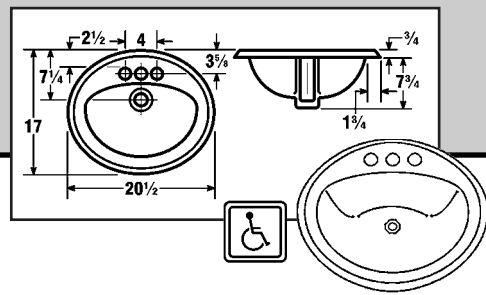

GERBER® VITREOUS CHINA LAVATORIES

MAXWELL OVAL SELF RIMMING LAVATORY

20 1/2" X 17" • 8 1/2" HIGH • 4" CENTERS • CONCEALED FRONT OVERFLOW • ADA COMPLIANT

SSC No.	Manuf No.	Color	Wgt	Price Each
14E 0050	12-834CH	White	20 Lbs	$ 36.26
14E 0075	12-834CH	Biscuit	20 Lbs	51.19