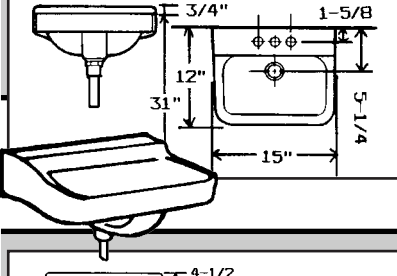

SQUIRE VITREOUS CHINA WALL HUNG LEDGE BACK LAVATORY

- SPACE SAVER • RECTANGULAR BASIN • FRONT OVERFLOW • CONCEALED HANGER

SSC No.	Manuf No.	Color	Centers	Size	Wgt	Price Each
12C 2400	1-377V	White	4"	15" x 12"	17 lbs	$ 73.73