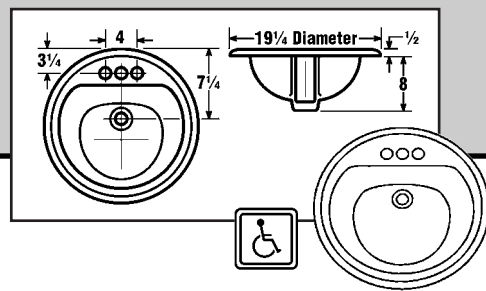

GERBER® VITREOUS CHINA LAVATORIES

MAXWELL OVAL SELF RIMMING LAVATORY

20 1/2" X 17" • 8 1/2" HIGH • 4" CENTERS • CONCEALED FRONT OVERFLOW • ADA COMPLIANT

SSC No.	Manuf No.	Color	Wgt	Price Each
14E 0050	12-834CH	White	20 Lbs	\$ 36.26
14E 0075	12-834CH	Biscuit	20 Lbs	51.19