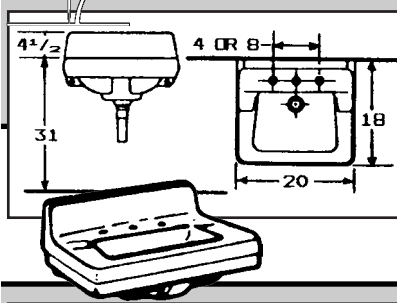

CRANE PLUMBING VITREOUS CHINA PORCELAIN ENAMELED STEEL

NORWICH VITREOUS CHINA WALL HUNG HIGH BACK LAVATORY

- RECTANGULAR BASIN • SPLASH LIP • FRONT OVERFLOW • SOAP DEPRESSIONS
- CONCEALED HANGER • DRILLED FOR CARRIER WITH CONCEALED ARMS

SSC No.	Manuf No.	Color	Centers	Size	Wgt	Price Each
12C 1000	1-194S	White	8"	20" x 18"	40 lbs	$ 105.76
12C 1010	1-412V	White	4"	20" x 18"	40 lbs	78.40